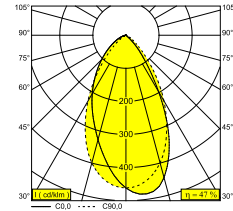

WHITE-WHITE 19884 9200 W-W

 [View on website](#)

General info

LOCATION	indoor
INSTALLATION	Ceiling Semi-recessed
CUTOUT SHAPE/SIZE (MM)	round - 51
RECESSED DEPTH (MM)	40
INGRESS PROTECTION	IP20
WEIGHT (KG)	0.4
ADJUSTABILITY	0° to 90° swiveling, 355° rotatable
INFORMATION	WALLWASH LENS EXCL.LED POWER SUPPLY 350-500mA-DC