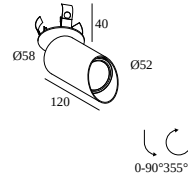

WHITE-WHITE 19884 9200 W-W

 [View on website](#)

General info

LOCATION	indoor
INSTALLATION	Ceiling Semi-recessed
CUTOUT SHAPE/SIZE (MM)	round - 51
RECESSED DEPTH (MM)	40
INGRESS PROTECTION	IP20
WEIGHT (KG)	0.4
ADJUSTABILITY	0° to 90° swiveling, 355° rotatable
INFORMATION	WALLWASH LENS EXCL.LED POWER SUPPLY 350-500mA-DC

Min current | Max current

300 48 350 ED1 LED POWER CONVERTER 48V-DC to 350 mA-DC / 15W DIM1

2

Dimtype: 1-10V

Cutout dimension (mm): 30

300 48 350 ED5 LED POWER CONVERTER 48V-DC to 350 mA-DC / 15W DIM5

2

Dimtype: DALI

Cutout dimension (mm): 30

300 48 500 ED5 LED POWER CONVERTER 48V-DC to 500 mA-DC / 22W DIM5

2

Dimtype: DALI

Cutout dimension (mm): 45

300 48 500 MDL LED POWER CONVERTER 48V-DC to 500 mA-DC / 22W MDL

2

Dimtype: non-dimmable

Cutout dimension (mm): 30

300 48 500 WDL LED POWER CONVERTER 48V-DC to 500 mA-DC / 22W WDL

2

Dimtype: WDL = wireless dimmable

Cutout dimension (mm): 45

300 90 61 LED POWER SUPPLY MULTI-POWER DIM6

2 | 2

Dimtype: mains (phase cut-off) or push button